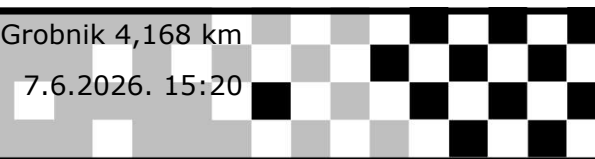

4th KING OF GROBNIK 2026.

Sorted on Laps

07.06.2026.

Grobnik 4,168 km

KING YSURU

7.6.2026. 15:20

Race (7 Laps) started at 15:24:36

Pos	No.	Name	Laps	Total Tm	Diff	Best Tm	In Lap	Motorcycle
KING YSURU 1000								
1	87	NASATO Nicola	4	5:58.883		1:28.058	3	Ducati 1299
2	224	BERTOCCO Alessandro	4	6:04.908	6.025	1:29.584	3	Yamaha R1
3	369	ANAKIJEV Robert	4	6:07.510	8.627	1:30.421	2	Kawasaki ZX 10 R
4	87	PINTO Roberto	4	6:11.800	12.917	1:31.110	3	Yamaha R1
5	99	SMAIC Danijel	4	6:13.542	14.659	1:31.869	3	Yamaha R1
6	911	LULIC Filip	4	6:20.822	21.939	1:33.298	2	Ducati Panigale V4
7	77	MURNIGOTTI Matteo	4	6:21.491	22.608	1:33.387	2	Yamaha R1
8	69	BERGAMASCO Christian	4	6:34.450	35.567	1:37.156	4	Suzuki GSX-R 1000
9	84	MORASSI Angelo	4	6:34.488	35.605	1:35.846	4	Aprilia RSV4
10	69	SVIRCIC Ivica	4	6:36.014	37.131	1:35.520	3	Ducati Panigale V4
11	63	NODALE Davide	4	6:37.708	38.825	1:37.393	2	Honda CBR 1000 RR
12	34	VILLA Fabio	4	6:37.755	38.872	1:37.340	2	Yamaha R1
13	18	GARIC Slavisa	4	6:43.990	45.107	1:38.467	2	Kawasaki ZX 10 R