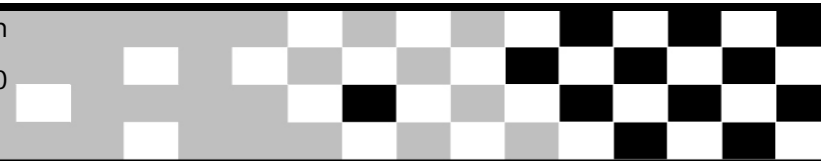

FIM SIDECAR WORLD CHAMPIONSHIP 2012.

Sorted on Best Lap time

FIM Sidecar WC F1 - IMN 105/03

Grobnik 4,168 Km

Free Practice

15.6.2012. 17:00

Practice (30:00 Time) started at 16:59:38

Pos	No.	Team	Driver	Nat/FMN	Passenger	Nat/FMN	Chassis/Engine	Best Tm	Diff	Gap	B.Speed
1	77	Tim Reeves Racing	Reeves, Tim	GBR/ACU	Hawes, Ashley	GBR/ACU	LCR / Suzuki	1:33.975			159,668
2	1	Team Suzuki Finland	Päivärinta, Pekka	FIN/SML	Hänni, Adolf	SUI/DMSB	LCR/Suzuki	1:34.668	0.693	0.693	158,499
3	7	Team Schlosser	Schlosser, Markus	SUI/FMS	Hofer, Thomas	SUI/FMS	LCR / Suzuki	1:37.326	3.351	2.658	154,171
4	39	Steinhausen Racing Team	Steinhausen, Jörg	GER/DMSB	Cluze, Grégory	FRA/DMSB	LCR / BMW	1:38.597	4.622	1.271	152,183
5	16	Birchall Racing	Birchall, Ben	GBR/ACU	Birchall, Tom	GBR/ACU	LCR / Yamaha	1:39.727	5.752	1.130	150,459
6	12	Hock Racing	Hock, Kurt	GER/DMSB	Becker, Enrico	GER/DMSB	LCR / Suzuki	1:39.773	5.798	0.046	150,389
7	37	Redline RSR	Knight, Gary	GBR/ACU	Knight, Dan	GBR/ACU	RSR / Suzuki	1:40.891	6.916	1.118	148,723
8	97	Delta racing - Grabmuller Michael	Grabmüller, Michael	AUT/OeAMTC	Walfer, Ueli	AUT/OeAMTC	LCR / Kawasaki	1:40.902	6.927	0.011	148,707
9	11	Team Tirol	Moser, Josef	AUT/OeAMTC	- Evanson, Daniel	GBR/ACU	LCR / Suzuki	1:40.997	7.022	0.095	148,567
10	18	Remse Racing	Remse, Janez	SLO/AMZS	Biggs, Jammie	GBR/DMSB	LCR / Yamaha	1:41.456	7.481	0.459	147,895
11	66	Roscher Sidecar	Roscher, Mike	GER/DMSB	Neubert, Uwe	GER/DMSB	LCR / BMW	1:41.466	7.491	0.010	147,880
12	99	Team Makkula	Makkula, Petri	FIN/SML	Asumaniemi, Harri	FIN/SML	LCR / Suzuki	1:41.692	7.717	0.226	147,551
13	6	Team Streuer	Streuer, Bennie	NED/KNMV	Endeveld, Kees	NED/KNMV	LCR / Suzuki	1:41.768	7.793	0.076	147,441
14	10	Kraftwerk Racing Team	Purtschert, Olivier	SUI/FMS	Purtschert, Priska	SUI/FMS	LCR / Suzuki	1:42.699	8.724	0.931	146,105
15	9	Sidecar-Racing Team Kiser	Kiser, Stefan	SUI/FMS	- Michelotto, Sandro	SUI/FMS	LCR / Suzuki	1:44.865	10.890	2.166	143,087
16	56	Sidecar-Racing-Team Rutz	Rutz Jakob	SUI/FMS	Lehnertz Jens	GER/DMSB	LCR / Yamaha	1:45.634	11.659	0.769	142,045
17	17	France Ouest Racing Team F.O.R.T.	Hergott, Jean-Louis	FRA/FFM	Josse, Stephane	FRA/FFM	RCR / BMW	1:47.282	13.307	1.648	139,863
18	95	Connect-Roké Sidecar Racing Team	Kentrop Kees	NED/KNMV	Daalhuizen, Gerard	NED/KNMV	LCR / Yamaha	1:47.874	13.899	0.592	139,096
19	58	Sidecar Racing Wotzka	Wotzka, Thilo	GER/DMSB	Kolloch, Andreas	GER/DMSB	LCR / Suzuki	1:48.316	14.341	0.442	138,528