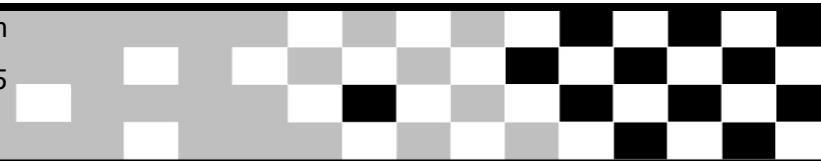

# FIM SIDECAR WORLD CHAMPIONSHIP

Sorted on Best Lap time

FIM Sidecar WC F1 - IMN 105/03

Grobnik 4,168 Km

1st Qualifying Practice

16.6.2012. 09:25

Qualifying (20:00 Time) started at 9:26:23

Pos	No.	Team	Driver	Nat/FMN	Passenger	Nat/FMN	Chassis/Engine	Best Tm	Diff	Gap	B.Speed
1	16	Birchall Racing	Birchall, Ben	GBR/ACU	Birchall, Tom	GBR/ACU	LCR / Yamaha	1:33.540			160,411
2	77	Tim Reeves Racing	Reeves, Tim	GBR/ACU	Hawes, Ashley	GBR/ACU	LCR / Suzuki	1:34.287	0.747	0.747	159,140
3	7	Team Schlosser	Schlosser, Markus	SUI/FMS	Hofer, Thomas	SUI/FMS	LCR / Suzuki	1:34.558	1.018	0.271	158,684
4	39	Steinhausen Racing Team	Steinhausen, Jörg	GER/DMSB	Cluze, Grégory	FRA/DMSB	LCR / BMW	1:35.087	1.547	0.529	157,801
5	12	Hock Racing	Hock, Kurt	GER/DMSB	Becker, Enrico	GER/DMSB	LCR / Suzuki	1:35.170	1.630	0.083	157,663
6	1	Team Suzuki Finland	Päivärinta, Pekka	FIN/SML	Hänni, Adolf	SUI/DMSB	LCR/Suzuki	1:35.551	2.011	0.381	157,034
7	97	Delta racing - Grabmuller Michael	Grabmüller, Michael	AUT/OeAMTC	Wechselberger, Manfred	AUT/OeAMTC	LCR / Kawasaki	1:36.299	2.759	0.748	155,815
8	11	Team Tirol	Moser, Josef	AUT/OeAMTC	Evanson, Daniel	GBR/ACU	LCR / Suzuki	1:37.745	4.205	1.446	153,510
9	10	Kraftwerk Racing Team	Purtschert, Olivier	SUI/FMS	Purtschert, Priska	SUI/FMS	LCR / Suzuki	1:38.113	4.573	0.368	152,934
10	66	Roscher Sidecar	Roscher, Mike	GER/DMSB	Neubert, Uwe	GER/DMSB	LCR / BMW	1:38.513	4.973	0.400	152,313
11	99	Team Makkula	Makkula, Petri	FIN/SML	Asumaniemi, Harri	FIN/SML	LCR / Suzuki	1:39.304	5.764	0.791	151,100
12	9	Sidecar-Racing Team Kiser	Kiser, Stefan	SUI/FMS	Michelotto, Sandro	SUI/FMS	LCR / Suzuki	1:39.351	5.811	0.047	151,028
13	37	Redline RSR	Knight, Gary	GBR/ACU	Knight, Dan	GBR/ACU	RSR / Suzuki	1:39.602	6.062	0.251	150,648
14	95	Connect-Roké Sidecar Racing Team	Kentrop Kees	NED/KNMV	Daalhuizen, Gerard	NED/KNMV	LCR / Yamaha	1:39.799	6.259	0.197	150,350
15	6	Team Streuer	Streuer, Bennie	NED/KNMV	Endeveld, Kees	NED/KNMV	LCR / Suzuki	1:40.942	7.402	1.143	148,648
16	18	Remse Racing	Remse, Janez	SLO/AMZS	Biggs, Jammie	GBR/DMSB	LCR / Yamaha	1:41.591	8.051	0.649	147,698
17	56	Sidecar-Racing-Team Rutz	Rutz Jakob	SUI/FMS	Lehnertz Jens	GER/DMSB	LCR / Yamaha	1:42.795	9.255	1.204	145,968
18	58	Sidecar Racing Wotzka	Wotzka, Thilo	GER/DMSB	Kolloch, Andreas	GER/DMSB	LCR / Suzuki	1:44.603	11.063	1.808	143,445
19	17	France Ouest Racing Team F.O.R.T.	Hergott, Jean-Louis	FRA/FFM	Josse, Stephane	FRA/FFM	RCR / BMW	1:46.026	12.486	1.423	141,520