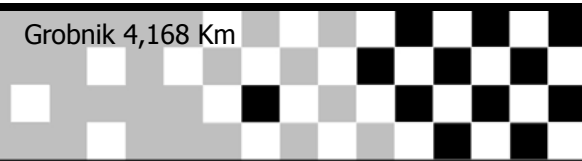

FIM Sidecar World Championship 2013

UEM Alpe Adria Championship 2013

Grobnik / Croatia 14.-16.06.2013.

IMN: 105/02; EMN: 10/5; AA-RR-04

GROBNIK 2013.

AA CLASSIC

Grobnik 4,168 Km

1st + 2nd Qualifying Practice