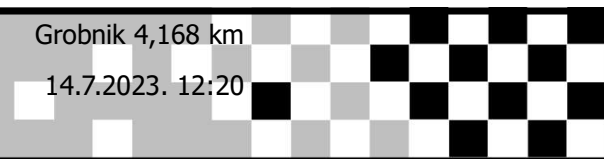

5th KING OF GROBNIK 2023.

14.07.2023.

CAPIT 600/1000 OPEN

Race (6 Laps) started at 12:24:00

Grobnik 4,168 km

14.7.2023. 12:20

(34) EL BISSO Matteo		
1	1:34.277	+4.684
2	1:29.593	
3	1:29.820	+0.227
4	1:29.875	+0.282
5	1:30.395	+0.802
6	1:30.285	+0.692

(28) STIBILJ Jure		
1	1:39.001	+6.029
2	1:32.972	
3	1:33.443	+0.471
4	1:33.683	+0.711
5	1:33.930	+0.958
6	1:34.282	+1.310

(87) PINTO Roberto		
1	1:39.661	+6.453
2	1:33.262	+0.054
3	1:33.208	
4	1:33.320	+0.112
5	1:34.165	+0.957
6	1:34.056	+0.848

(208) VARANESE Francesco		
1	1:39.474	+6.420
2	1:33.054	
3	1:33.414	+0.360
4	1:33.324	+0.270
5	1:34.013	+0.959
6	1:34.567	+1.513

(35) BEZZEGH Tyu Istvan		
1	1:41.768	+8.743
2	1:34.139	+1.114
3	1:33.448	+0.423
4	1:33.242	+0.217
5	1:33.025	
6	1:33.355	+0.330

(54) VISAK Ivan		
1	1:43.507	+10.270
2	1:35.008	+1.771
3	1:34.648	+1.411
4	1:33.945	+0.708
5	1:33.671	+0.434
6	1:33.237	

(92) CORNIA Simone		
1	1:43.339	+9.862
2	1:34.515	+1.038
3	1:34.460	+0.983
4	1:34.213	+0.736
5	1:34.462	+0.985
6	1:33.477	

(98) CIKO Antonio		
1	1:42.901	+9.366
2	1:34.996	+1.461
3	1:35.031	+1.496
4	1:34.312	+0.777

(20) SMAJKI #20		
1	1:41.864	+7.529
2	1:36.235	+1.900
3	1:35.361	+1.026
4	1:34.442	+0.107
5	1:34.858	+0.523
6	1:34.335	

(1) MIANI Daniel		
1	1:43.268	+9.024
2	1:36.256	+2.012
3	1:36.035	+1.791
4	1:35.716	+1.472
5	1:36.102	+1.858
6	1:34.244	

(28) KADIRIC Almir		
1	1:41.606	+6.079
2	1:35.527	
3	1:37.098	+1.571
4	1:36.695	+1.168
5	1:36.433	+0.906
6	1:36.171	+0.644

(44) KOTVICA Emil		
1	1:44.505	+9.019
2	1:35.846	+0.360
3	1:36.093	+0.607
4	1:35.486	
5	1:35.940	+0.454
6	1:35.757	+0.271

(88) MAZALICA Mario		
1	1:45.926	+10.767
2	1:36.111	+0.952
3	1:36.092	+0.933
4	1:35.159	
5	1:36.007	+0.848
6	1:36.191	+1.032

(10) CORREIA Andre		
1	1:46.675	+11.252
2	1:35.969	+0.546
3	1:36.346	+0.923
4	1:35.423	
5	1:35.863	+0.440
6	1:35.542	+0.119

(8) GIUFFRIDA Marco		
1	1:46.627	+8.861
2	1:37.766	
3	1:37.796	+0.030
4	1:38.504	+0.738
5	1:37.877	+0.111
6	1:38.210	+0.444

(94) SAMMASSIMO Lorenzo		
1	1:59.609	+22.159
2	1:38.751	+1.301

3	1:38.298	+0.848
4	1:37.450	
5	1:37.866	+0.416
6	1:37.740	+0.290