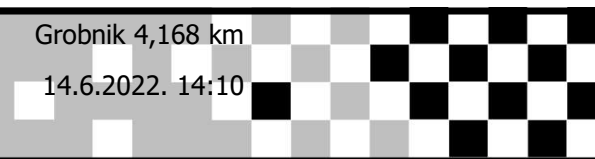

2nd King of Weekly 2022.

Sorted on Laps

14.06.2022.

Grobnik 4,168 km

BS CENTAR OPEN

14.6.2022. 14:10

Race (6 Laps) started at 14:12:13

Pos	No.	Name	Motorcycle	Laps	Total Tm	Diff	Best Tm
BS Center 1000							
1	22	Alessandro SPINAZZE	Yamaha R1	6	9:23.838		1:32.725
2	8	Marco ZILLOTTO	BMW S 1000 RR	6	9:28.990	5.152	1:33.670
3	22	Daniele DOSE	BMW S 1000 RR	6	9:29.048	5.210	1:33.075
4	76	Zoran BUTERIN	Yamaha R1	6	9:31.196	7.358	1:33.525
5	232	Rok ILC	BMW S 1000 RR	6	9:32.192	8.354	1:33.737
6	242	Diego SAGRILLO	BMW HP4	6	9:33.153	9.315	1:33.908
7	37	Benjamin BELE	Suzuki GSX R 1000	6	9:33.314	9.476	1:34.376
8	71	Luca ALESSIO	BMW S 1000 RR	6	9:33.456	9.618	1:33.822
9	5	Tomislav TRTANJ	Yamaha R1	6	9:33.633	9.795	1:33.707
10	46	Luka SADRIC	Yamaha R1	6	9:39.104	15.266	1:35.145
11	36	Denis TURK	Honda CBR1000	6	9:41.254	17.416	1:34.982
12	135	Franco MILANESE	Ducati 1098	6	9:50.179	26.341	1:35.779
13	44	Emil KOTVICA	BMW S 1000 RR	6	9:50.283	26.445	1:35.498
14	12	Kristijan SAKSIDA	Suzuki GSX R 1000	6	9:54.822	30.984	1:36.908
15	49	Samo ZORKO	BMW S 1000 RR	6	9:58.063	34.225	1:37.554
16	71	Sinisa JOVANOVA	Suzuki GSX R 1000	6	9:58.422	34.584	1:37.518
17	4	Dejan HORVAT	Kawasaki ZX 10 R	6	9:58.504	34.666	1:36.303
18	84	Dragoslav PERISIC	Yamaha R1	6	9:59.381	35.543	1:37.881
19	93	Martin BRAUNHOFER	Honda CBR1000 RR	6	10:07.951	44.113	1:38.410