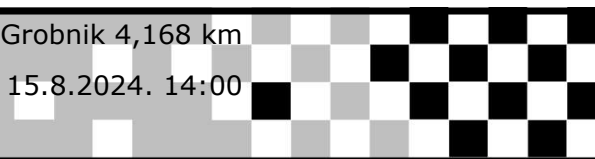

2nd King of Weekly

Sorted on Laps

15.08.2024.

Grobnik 4,168 km

Motorsport 600/1000 + 1'42"

15.8.2024. 14:00

Race (6 Laps) started at 14:04:38

Pos	No.	Name	Laps	Total Tm	Diff	Best Tm	In Lap	Motorcycle
MOTORSPORT 1000								
1	80	FILLO Milan	6	10:22.680		1:42.372	6	Aprilia RSV 4
2	108	KULIC Danijel	6	10:24.873	2.193	1:41.568	6	BMW S 1000 RR
3	19	TURKOVIC Boris	6	10:42.645	19.965	1:43.921	6	Yamaha R1
4	969	POPOVIĆ Djordje	6	10:42.651	19.971	1:45.947	5	Suzuki GSX-R 1000
5	19	CORBISIERO Vincenzo	6	10:46.021	23.341	1:46.189	4	Yamaha R1
6	76	ARISTOVNIK Andrej	6	10:46.153	23.473	1:44.693	5	Kawasaki ZX 10 R
7	73	GRUM Boris	6	10:46.307	23.627	1:45.124	6	Honda CBR1000 RR
8	91	ILENIC Damjan	6	10:56.467	33.787	1:47.392	4	Suzuki GSX R 1000
9	77	CRAMER Andreas	6	11:19.355	56.675	1:51.670	2	Kawasaki ZX 10 R
MOTORSPORT 600								
1	43	CERAR Kristjan	6	11:03.007		1:42.842	6	Kawasaki 636
2	14	CIGANOVIC Filip	6	11:03.056	0.049	1:42.950	4	Yamaha R6
3	90	GAGGIATO Riccardo	6	11:11.311	8.304	1:41.984	5	Suzuki GSX-R600
4	5	CAPIN Filip	6	11:18.080	15.073	1:44.045	5	Kawasaki Ninja ZX 7 R
5	51	IORI Dylan	6	11:18.715	15.708	1:43.452	5	Honda CBR 600
6	59	YÜCE Cem-Louis	6	11:24.442	21.435	1:45.800	6	Honda CBR 600 RR
7	3	DA RUI Daniele	6	11:25.228	22.221	1:45.498	2	Yamaha R6
8	29	WUNDERLICH Denis	6	11:25.316	22.309	1:45.820	5	Yamaha R 6
9	28	CHOVANCOVA' Barbora	6	11:25.798	22.791	1:45.196	3	Yamaha R6
10	55	HVASTIJA Marko	6	11:25.934	22.927	1:45.736	6	Suzuki GSX-R 600
11	11	CODONI Alan	6	11:28.184	25.177	1:46.418	2	Kawasaki ZX 6 R
12	96	DUMBOVIĆ Zdeslav	6	11:28.810	25.803	1:46.385	2	Suzuki GSX-R 600
13	29	ZIMMERMANN Stefanie	6	11:37.207	34.200	1:47.761	4	Yamaha R6 YZF
14	17	FAJDIGA Uros	6	11:39.549	36.542	1:47.942	6	KTM 890 R
15	34	SANTAGIULIANA Daniel	6	11:57.382	54.375	1:50.913	5	Suzuki GSX R750
16	46	BOGI	6	12:15.362	1:12.355	1:54.006	2	Ducati V2
17	15	F. Piero	6	12:15.537	1:12.530	1:54.114	3	Suzuki GSX R 750
Not classified								
DNF	95	BAGAROLO Federico	2	4:46.911	DNF	2:41.845	1	Yamaha R6
DNF	161	FIALOVA' Andrea		0.000	DNF		0	Aprilia RS 660