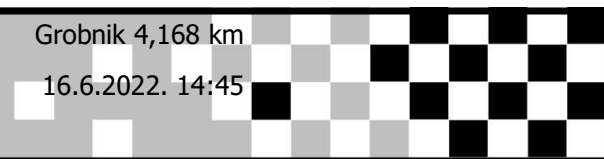

MC HOHENLINDEN 2022

16.06.2022.

Grobnik 4,168 km

Race - Le-Mans (29 - 57)

16.6.2022. 14:45

Race (7 Laps) started at 14:49:51

(25) Jörg Ehrhardt	7	1:47.644	+0.597	6	1:55.412	+4.276		
1	1:54.969	+8.967		7	1:51.136			
2	1:46.002		(43) Wolfgang Häusler	1	2:04.065	+14.887		
3	1:46.271	+0.269	2	1:50.393	+1.215	(49) Christian Bucher		
4	1:46.198	+0.196	3	1:52.316	+3.138	1	2:14.446	+20.124
5	1:46.285	+0.283	4	1:50.066	+0.888	2	1:55.923	+1.601
6	1:46.879	+0.877	5	1:50.390	+1.212	3	1:56.647	+2.325
7	1:46.910	+0.908	6	1:50.723	+1.545	4	1:56.324	+2.002
			7	1:49.178		5	1:55.626	+1.304
						6	1:54.322	
(33) Jakob Wagner						7	1:54.518	+0.196
1	1:58.844	+14.208	(11) Andreas Buchner	1	2:06.420	+17.267	(9) Jannis Richthammer	
2	1:45.833	+1.197	2	1:52.584	+3.431	1	2:16.651	+19.107
3	1:44.636		3	1:50.785	+1.632	2	1:57.544	
4	1:45.070	+0.434	4	1:51.620	+2.467	3	1:57.856	+0.312
5	1:46.145	+1.509	5	1:51.678	+2.525	4	1:57.627	+0.083
6	1:47.139	+2.503	6	1:49.153		5	2:00.423	+2.879
7	1:45.964	+1.328	7	1:49.376	+0.223	6	1:59.825	+2.281
						7	1:58.943	+1.399
(4) Michael Brandl			(133) Stefanie Reif	1	2:04.435	+12.580	(41) Lucke Baum	
1	1:57.572	+12.240	2	1:52.133	+0.278	1	2:22.107	+20.416
2	1:45.537	+0.205	3	1:52.714	+0.859	2	2:01.691	
3	1:45.332		4	1:51.855		3	2:03.242	+1.551
4	1:45.542	+0.210	5	1:51.921	+0.066	4	2:05.691	+4.000
5	1:46.112	+0.780	6	1:52.464	+0.609	5	2:06.093	+4.402
6	1:47.341	+2.009	7	1:51.932	+0.077	6	2:08.504	+6.813
7	1:47.074	+1.742						
(36) Sebastian Fink			(64) Josef Nichtl	1	2:08.390	+18.822	(32) Jörn Matthias Schindler	
1	2:03.319	+15.692	2	1:52.560	+2.992	1	2:24.313	+17.391
2	1:48.773	+1.146	3	1:52.454	+2.886	2	2:06.922	
3	1:49.225	+1.598	4	1:51.847	+2.279	3	2:11.868	+4.946
4	1:47.627		5	1:51.991	+2.423	4	2:10.652	+3.730
5	1:47.697	+0.070	6	1:49.568				
6	1:49.036	+1.409	7	1:51.033	+1.465			
7	1:47.876	+0.249						
(35) Benedikt Roß			(119) Albert Nikolaus Wiefarn	1	2:12.959	+21.055		
1	2:04.576	+18.603	2	1:55.512	+3.608			
2	1:48.187	+2.214	3	1:54.449	+2.545			
3	1:48.931	+2.958	4	1:53.870	+1.966			
4	1:47.863	+1.890	5	1:53.495	+1.591			
5	1:47.806	+1.833	6	1:51.904				
6	1:50.323	+4.350	7	1:52.334	+0.430			
7	1:45.973							
(54) Moritz Kraft			(18) Lothar Lettl	1	2:14.870	+23.269		
1	2:04.414	+17.421	2	1:55.552	+3.951			
2	1:51.660	+4.667	3	1:54.530	+2.929			
3	1:47.944	+0.951	4	1:51.602	+0.001			
4	1:47.403	+0.410	5	1:51.724	+0.123			
5	1:46.993		6	1:51.601				
6	1:48.686	+1.693	7	1:59.440	+7.839			
7	1:47.815	+0.822						
(37) Benjamin Maderstorfer			(91) Mathis Delrieux	1	2:17.276	+26.140		
1	2:06.532	+19.485	2	1:56.753	+5.617			
2	1:47.986	+0.939	3	1:53.985	+2.849			
3	1:47.288	+0.241	4	1:56.450	+5.314			
4	1:47.047		5	1:54.469	+3.333			
5	1:48.221	+1.174						
6	1:52.046	+4.999						